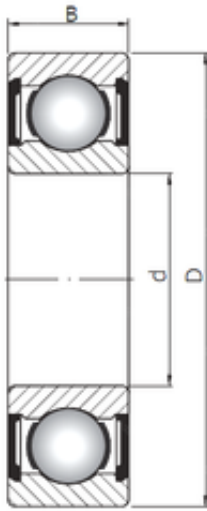

JOD Machinery Co., Ltd.

17 mm x 62 mm x 17 mm ISO 6403 ZZ deep groove ball bearings

Bearing No. 6403 ZZ

Size	17x62x17 mm
Bore Diameter	17 mm
Outer Diameter	62 mm
Width	17 mm
d	17 mm
D	62 mm
B	17 mm
C	17 mm

6403 ZZ Bearing 2D drawings and 3D CAD models