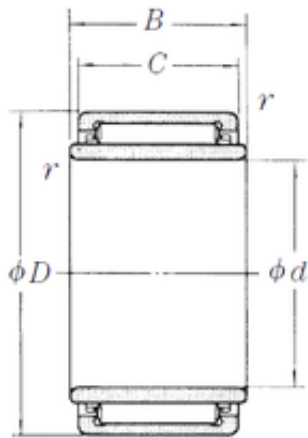

JOD Machinery Co., Ltd.

25 mm x 40 mm x 25,2 mm NSK LM304025
needle roller bearings

Bearing No. LM304025

Size	25x40x25.2 mm
Bore Diameter	25 mm
Outer Diameter	40 mm
Width	25,2 mm
d	25 mm
Fw	30 mm
D	40 mm
B	25,2 mm
C	25 mm
r min.	0,5 mm
Weight	0,12 Kg
Basic dynamic load rating (C)	30 kN
Basic static load rating (C0)	46 kN

LM304025 Bearing 2D drawings and 3D CAD models