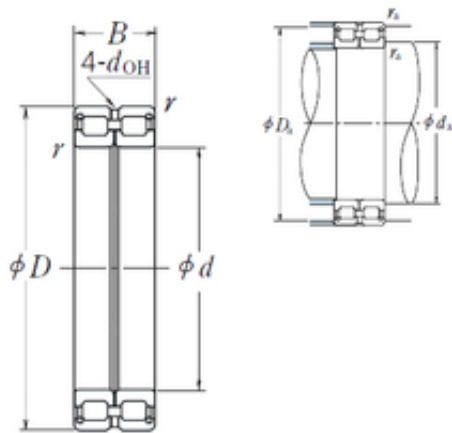

## 120 mm x 150 mm x 30 mm NSK RS-4824E4 cylindrical roller bearings

Bearing No. RS-4824E4

RS-4824E4 Bearing 2D drawings and 3D CAD models

Size	120x150x30 mm
Bore Diameter	120 mm
Outer Diameter	150 mm
Width	30 mm
d	120 mm
D	150 mm
B	30 mm
C	30 mm
r min.	1 mm
da min.	125 mm
Da max.	145 mm
ra max.	1 mm
Weight	1,28 Kg
Basic dynamic load rating (C)	119 kN
Basic static load rating (C0)	283 kN
(Grease) Lubrication Speed	900 r/min
hidYobi	RS-4824E4
LangID	1
D_	150
B_	30
hidTable	ecat_NSCLDRS
Oil rpm	900
mass	1.28
GRS rpm	1800
ra	1