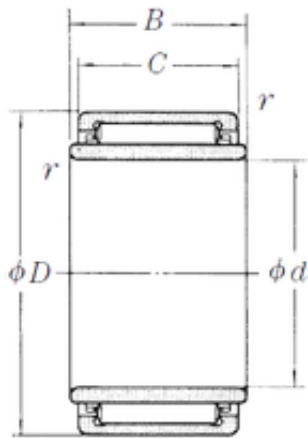

JOD Machinery Co., Ltd.

22 mm x 37 mm x 20,2 mm NSK LM283720
needle roller bearings

Bearing No. LM283720

Size	22x37x20.2 mm
Bore Diameter	22 mm
Outer Diameter	37 mm
Width	20,2 mm
d	22 mm
Fw	28 mm
D	37 mm
B	20,2 mm
C	20 mm
r min.	0,5 mm
Weight	0,087 Kg
Basic dynamic load rating (C)	24,2 kN
Basic static load rating (C0)	33,5 kN

LM283720 Bearing 2D drawings and 3D CAD models