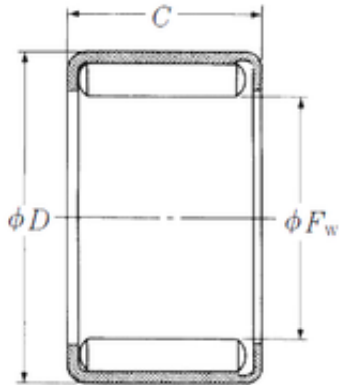

NSK Y-246 needle roller bearings

Bearing No. Y-246

Size	38.1x47.625x9.52 mm
Bore Diameter	38,1 mm
Outer Diameter	47,625 mm
Width	9,52 mm
Fw	38,1 mm
D	47,625 mm
C	9,52 mm
Weight	0,034 Kg
Basic dynamic load rating (C)	16,9 kN

Y-246 Bearing 2D drawings and 3D CAD models